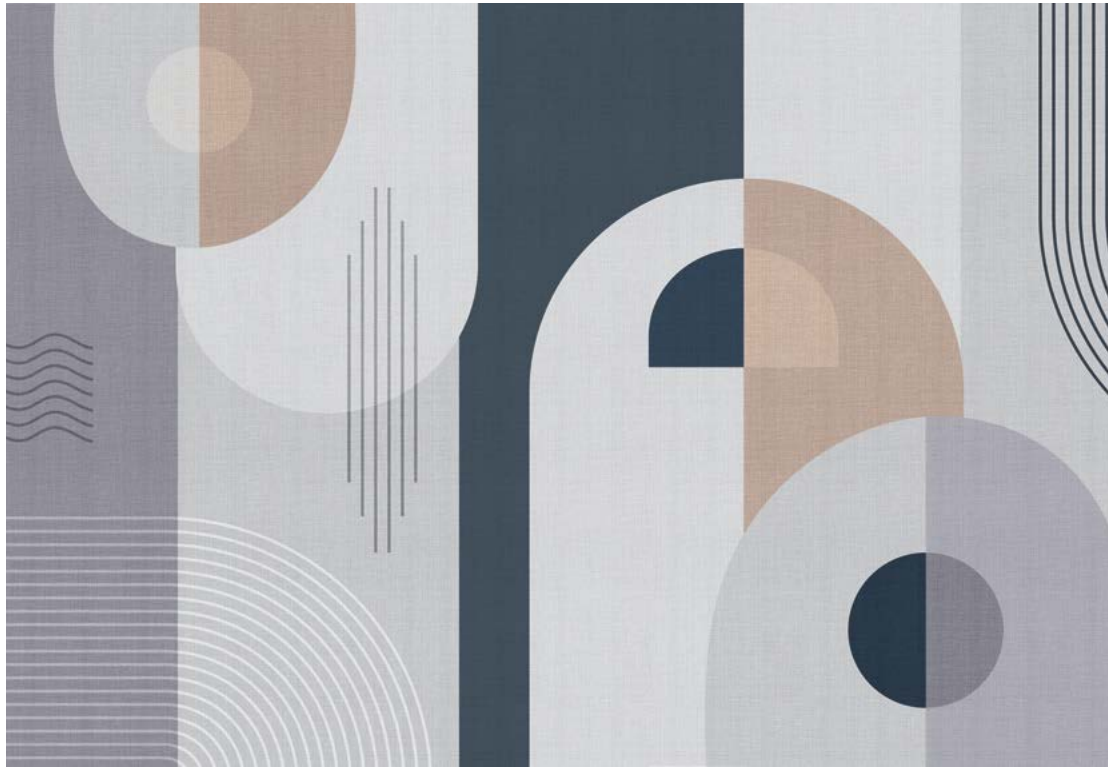

Flow

280cm x 416cm - 110 1/4" x 163 3/4" - **G240** (Deco)

104cm x 1000cm - 41" x 393 3/4" - **G230**

SKINS SHAPES FLOW DECO COLD

100383482