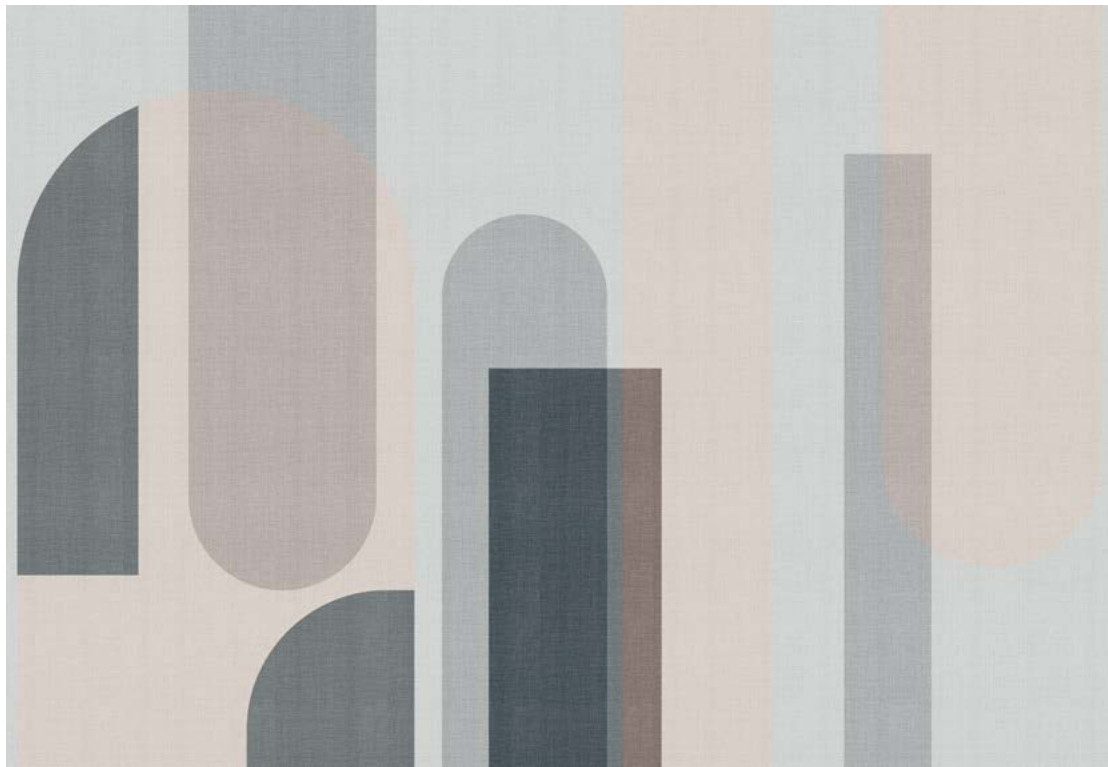

Layers

280cm x 416cm - 110 1/4" x 163 3/4" - **G240** (Deco)

104cm x 1000cm - 41" x 393 3/4" - **G230**

SKINS SHAPES LAYERS DECO COLD

100383490