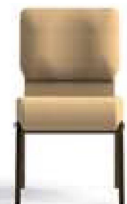

Summit Series

SS 7701-20' HZ

20" Wide Church Chair w/ Comfort Back

Stacking Colors

AW 05 Dark Blue

AW 16 Maroon

AW 19 Charcoal

AW 21 - Black

AW 29 - Espresso

AW 101 - Mixed Tan

Features

1" - 18 gauge Steel Frame Legs

3/4" - 18 gauge Steel Frame Back

Multiple Steel Cross Members

3" Dual Density Foam Seat

Radius Cutaway Comfort Back