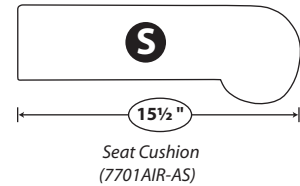

Frame Width Floor Foot Print

Layout 1 (Side Step)

20" @ 36" = 5.0 sq ft

22" @ 36" = 5.5 sq ft

Layout 2 (Walk)

20" @ 38" = 5.27 sq ft

22" @ 38" = 5.80 sq ft

Layout 3 (Pass By)