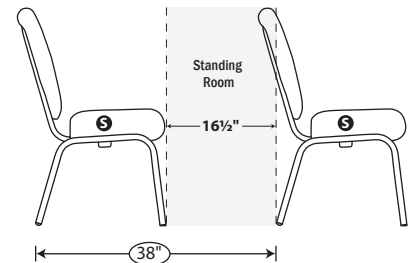

Frame Width Floor Foot Print

Layout 1 (Side Step)

20" @ 36" = 5.0 sq ft

22" @ 36" = 5.5 sq ft

Layout 2 (Walk)

20" @ 38" = 5.27 sq ft

22" @ 38" = 5.80 sq ft

Layout 3 (Pass By)

20" @ 40" = 5.55 sq ft

22" @ 40" = 6.11 sq ft