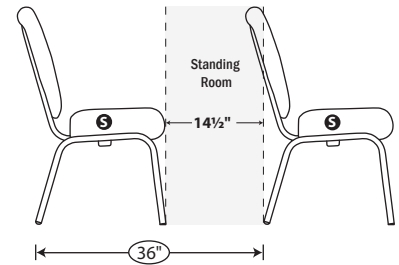

Frame Width Floor Foot Print

Layout 1 (Side Step)

20" @ 36" = 5.0 sq ft

22" @ 36" = 5.5 sq ft

Layout 2 (Walk)

20" @ 38" = 5.27 sq ft

22" @ 38" = 5.80 sq ft

Layout 3 (Pass By)

20" @ 40" = 5.55 sq ft

22" @ 40" = 6.11 sq ft