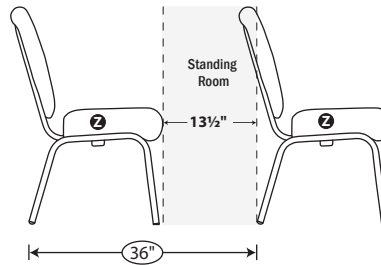

Frame Width Floor Foot Print

Layout 1 (Side Step)

20" @ 36" = 5.0 sq ft

22" @ 36" = 5.5 sq ft

Layout 2 (Walk)

20" @ 38" = 5.27 sq ft

22" @ 38" = 5.80 sq ft

Layout 3 (Pass By)

20" @ 40" = 5.55 sq ft

22" @ 40" = 6.11 sq ft