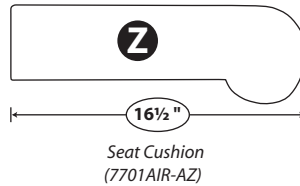

Frame Width Floor Foot Print

Layout 1 (Side Step)

20" @ 36" = 5.0 sq ft

22" @ 36" = 5.5 sq ft

Layout 2 (Walk)

20" @ 38" = 5.27 sq ft

22" @ 38" = 5.80 sq ft

Layout 3 (Pass By)