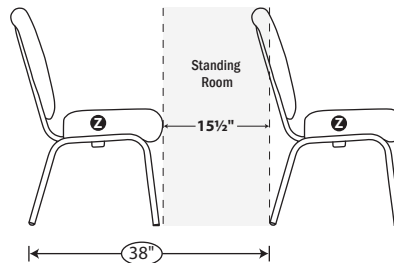

Frame Width Floor Foot Print

Layout 1 (Side Step)

20" @ 36" = 5.0 sq ft

22" @ 36" = 5.5 sq ft

Layout 2 (Walk)

20" @ 38" = 5.27 sq ft

22" @ 38" = 5.80 sq ft

Layout 3 (Pass By)

20" @ 40" = 5.55 sq ft

22" @ 40" = 6.11 sq ft