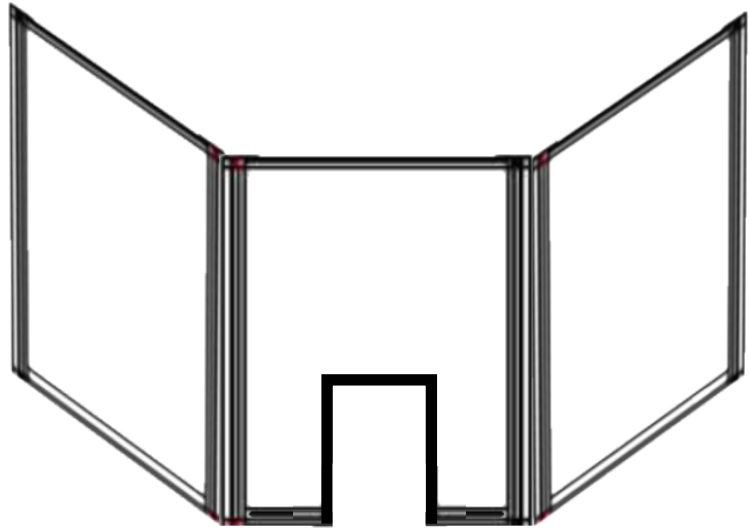

Versare[®] Countertop Screen with Window

Dimensions represent framed panel sizing.

*Total height variability based on foot/hardware used.