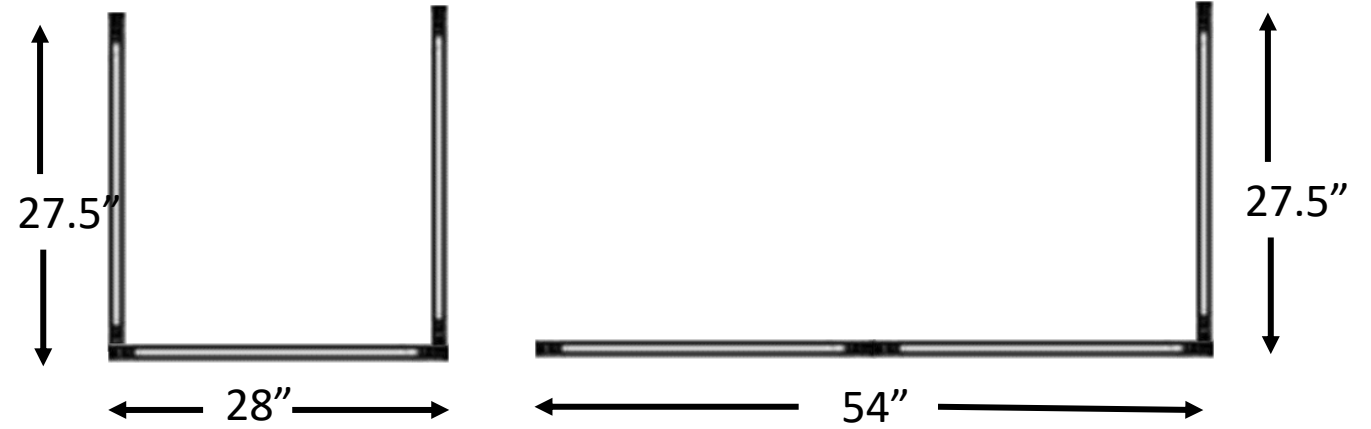

Versare[®] Countertop Screen with Window

Dimensions represent framed panel sizing.

*Total height variability based on foot/hardware used.