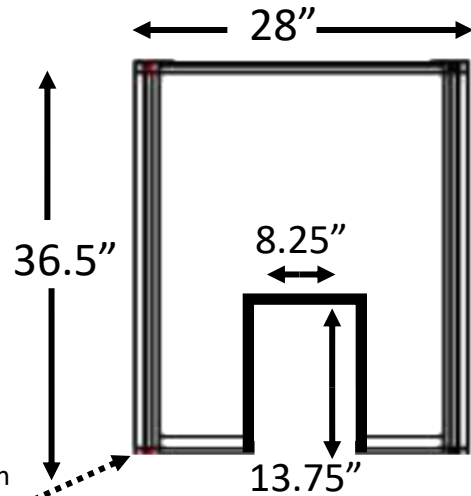

Versare[®] Countertop Screen with Window

Dimensions represent framed panel sizing.

*Total height variability based on foot/hardware used.