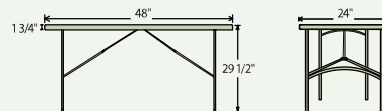

17-gauge framing system

18-gauge Legs

Attractive arched tube leg connectors for added strength

400 lbs. distributed weight capacity

MODEL BT2448 TABLE SIZE

Speckled Grey Plastic
Grey Hammer Tone
Frame