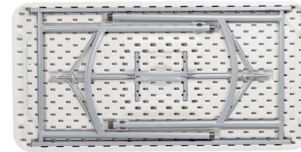

BT2000 Series Folding Tables

STANDARD FEATURES

Textured tabletop surface is smooth enough for writing

1 3/4" thick top

Gravity lock with clicking mechanism for added stability

Built in handle for easy lifting

17-gauge framing system

18-gauge Legs

Attractive arched tube leg connectors for added strength

400 lbs. distributed weight capacity

MODEL BT2448 TABLE SIZE

Speckled Grey Plastic
Grey Hammer Tone
Frame