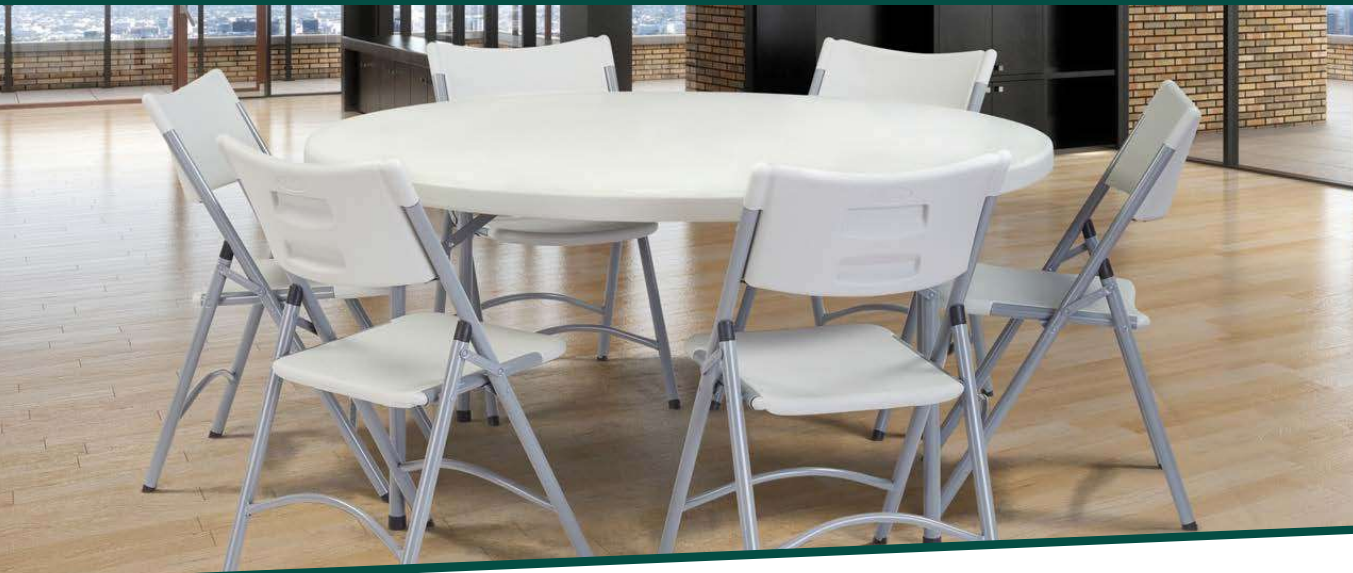

BTR Series Folding Tables

TABLE SIZES

Round Options

BT48R

BT60R

BT71R

STANDARD FEATURES

BT60R

- 1000 LBS**
1000 lbs distributed weight capacity
- 17-gauge frame
18-gauge legs

BT48R & BT71R

- 700 LBS**
700 lbs distributed weight capacity
- 19-gauge frame and legs