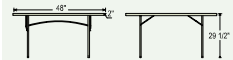

BTR Series Folding Tables

TABLE SIZES

Round Options

BT48R

BT60R

BT71R

STANDARD FEATURES

BT60R

- 1000 LBS**
1000 lbs distributed weight capacity
- 17-gauge frame
18-gauge legs

BT48R & BT71R

- 700 LBS**
700 lbs distributed weight capacity
- 19-gauge frame and legs