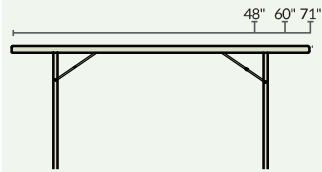

BTR Series Folding Tables

TABLE SIZES

Round Options

BT48R

BT60R

BT71R

STANDARD FEATURES

BT60R

- 1000 LBS**
1000 lbs distributed weight capacity
- 17-gauge frame
18-gauge legs

BT48R & BT71R

- 700 LBS**
700 lbs distributed weight capacity
- 19-gauge frame and legs