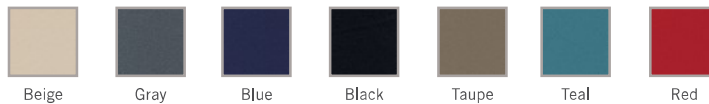

Fabric Options:

Letterboard Options:

Frame Options:

ghent.