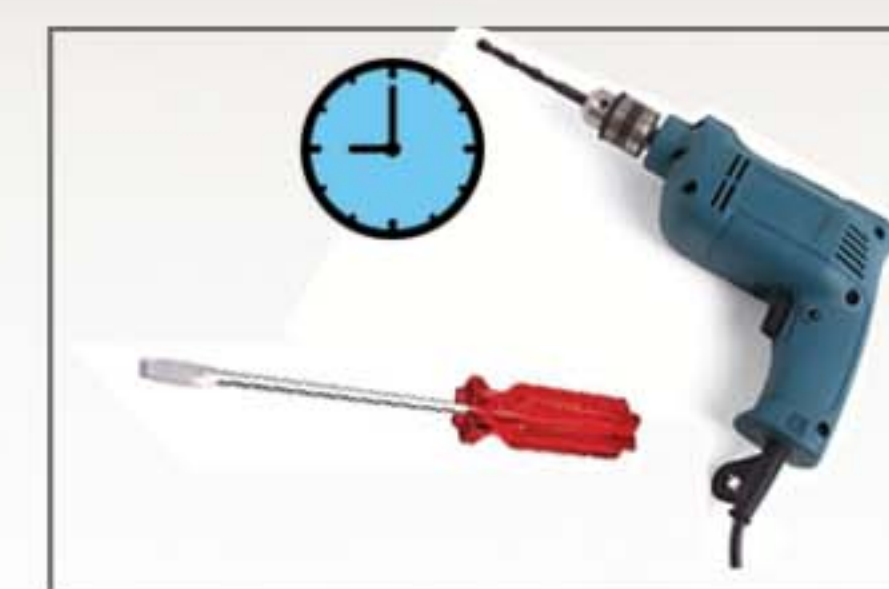

What's my total investment?

NO ASSEMBLY REQUIRED. Other manufacturers will give you a great price, but you supply the labor.