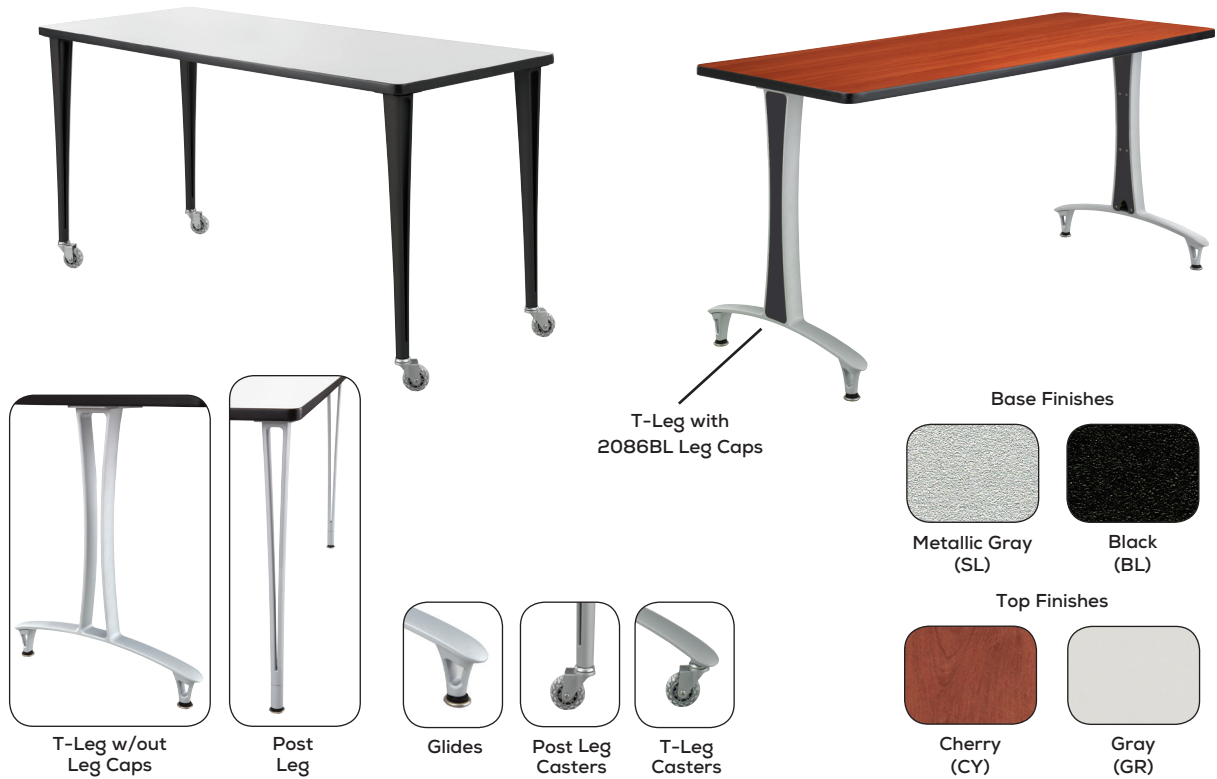

Rumba™ Fixed Leg Tables

- t-leg and post leg designs with skate wheels (2 locking) or glides
- 1" high pressure laminate and 3mm black vinyl t-molded edging
- optional modesty panel, clamp-on power module and ganging connector
- black or metallic gray base
- 19 designer tabletop colors

Model	Description	W x D x H	Ship Weight	Price Each
2090	60 x 24" Table, Post Leg w/Casters	60 x 24 x 29"	82 lbs.	\$643.00
2091	60 x 24" Table, Post Leg w/Glides	60 x 24 x 29"	80 lbs.	616.00
2092	72 x 24" Table, Post Leg w/Casters	72 x 24 x 29"	114 lbs.	682.00
2093	72 x 24" Table, Post Leg w/Glides	72 x 24 x 29"	112 lbs.	655.00
2094	60 x 24" Table, T-Leg w/Casters	60 x 24 x 29"	78 lbs.	698.00
2095	60 x 24" Table, T-Leg w/Glides	60 x 24 x 29"	76 lbs.	670.00
2096	72 x 24" Table, T-Leg w/Casters	72 x 24 x 29"	110 lbs.	737.00
2097	72 x 24" Table, T-Leg w/Glides	72 x 24 x 29"	108 lbs.	709.00
Accessories				
2084	Modesty Panel for 60"	54 x 1 x 9"	10 lbs.	109.00
2085	Modesty Panel for 72"	66 x 1 x 9"	12 lbs.	137.00
2086BL/SL	T-Leg Caps (2 ea)	-	10 lbs.	55.00