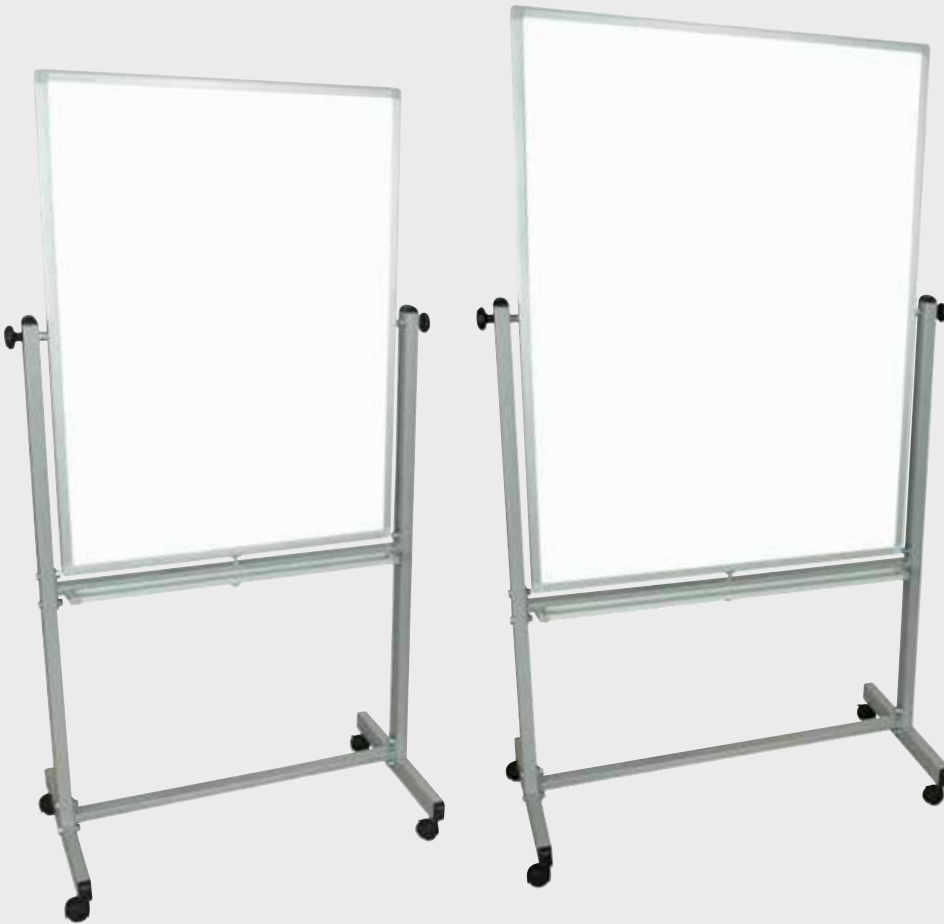

**Reversible Magnetic Whiteboard**

- Whiteboard on both sides
- Aluminum frame around board
- Chrome finish on frame
- Both sides are magnetic
- 4 Casters for easy mobility
- 2 Board sizes to choose from
- 10 year warranty on whiteboard

**MB3040WW**

**29<sup>7</sup>/<sub>8</sub>"W x 39<sup>3</sup>/<sub>8</sub>"H**  
**board size**

**35<sup>3</sup>/<sub>8</sub>"W x 68"H x 20<sup>1</sup>/<sub>2</sub>"D**  
**frame size**

**MB3648WW**

**35<sup>3</sup>/<sub>8</sub>"W x 47<sup>1</sup>/<sub>4</sub>"H**  
**board size**

**41<sup>3</sup>/<sub>8</sub>"W x 72"H x 20<sup>1</sup>/<sub>2</sub>"D**  
**frame size**

**On Frame**