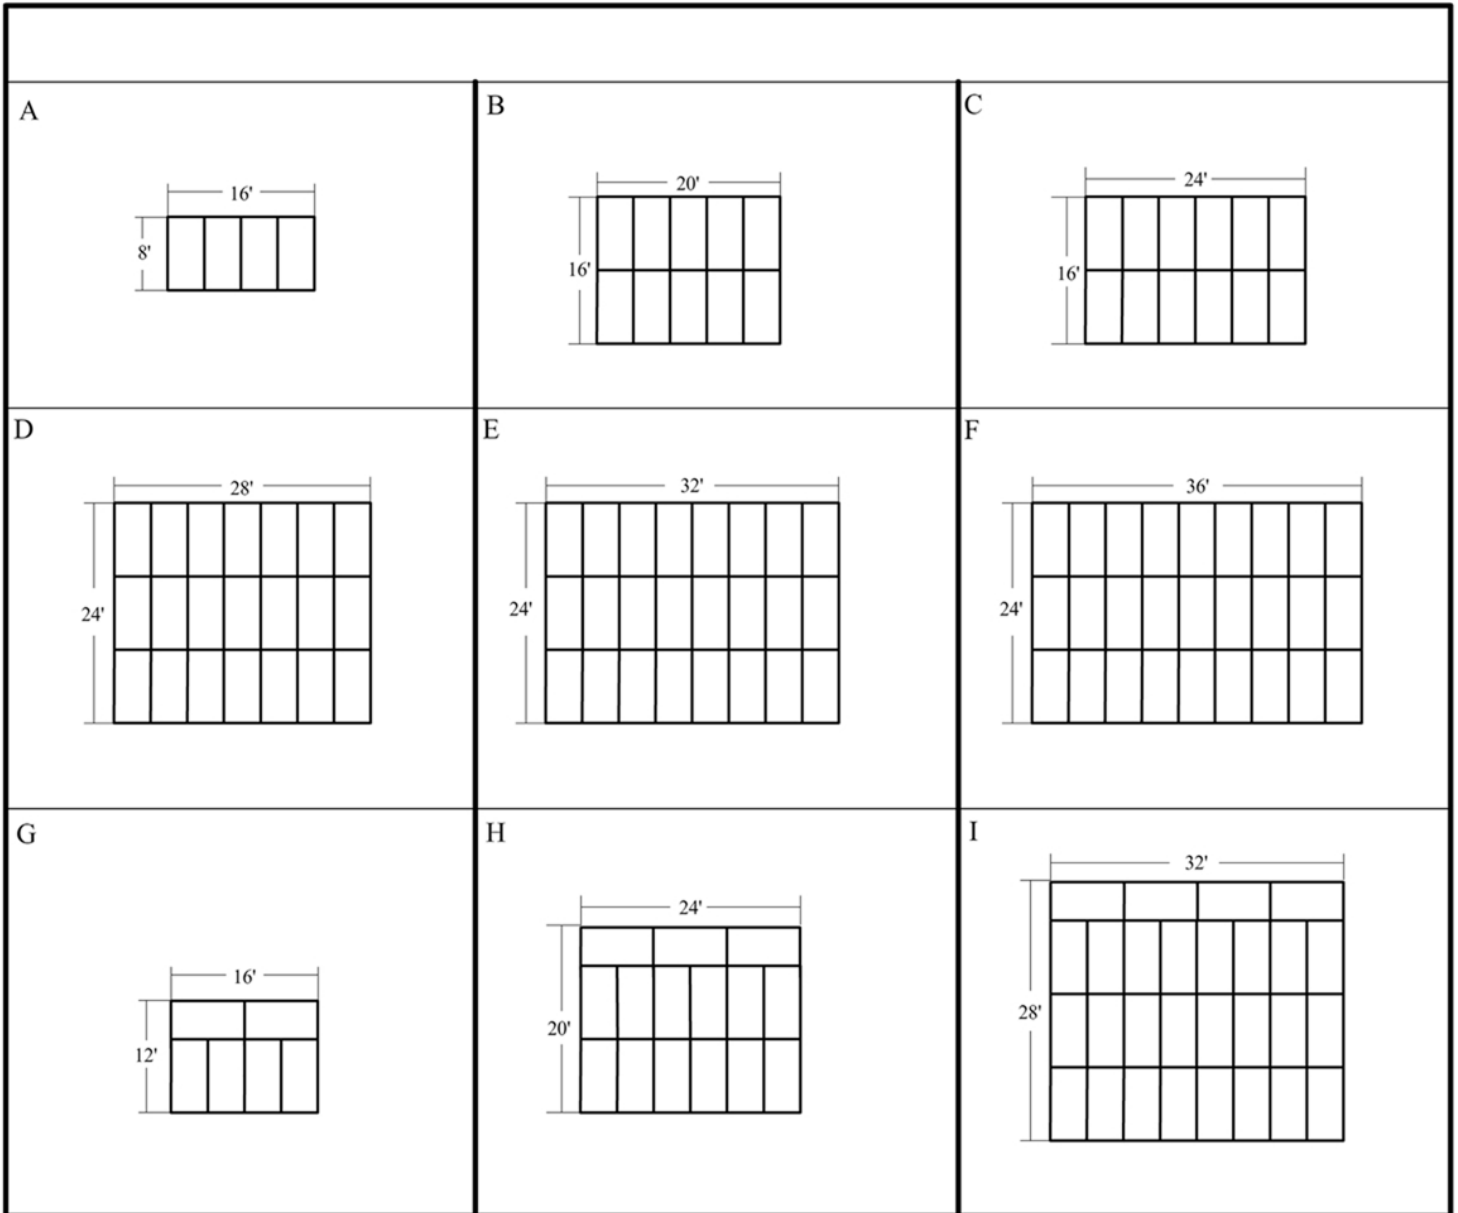

Stage Configurations

Single level using 48" Stages