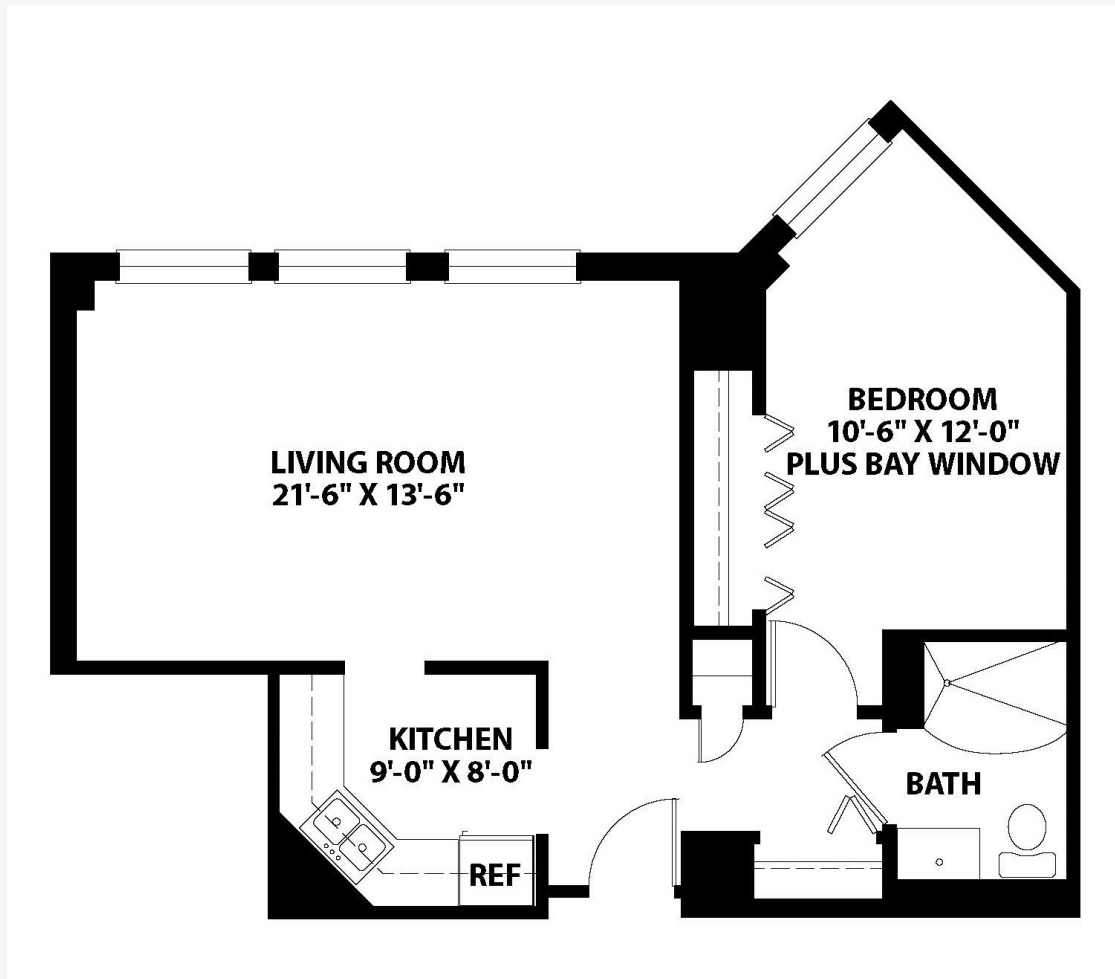

THE HIGHLANDS

ONE BEDROOM APARTMENT

LAKE FOREST PLACE

A  Presbyterian Homes Community

1101 PEMBRIDGE DRIVE | LAKE FOREST | ILLINOIS 60045

847-604-6704 | PRESBYTERIANHOMES.ORG