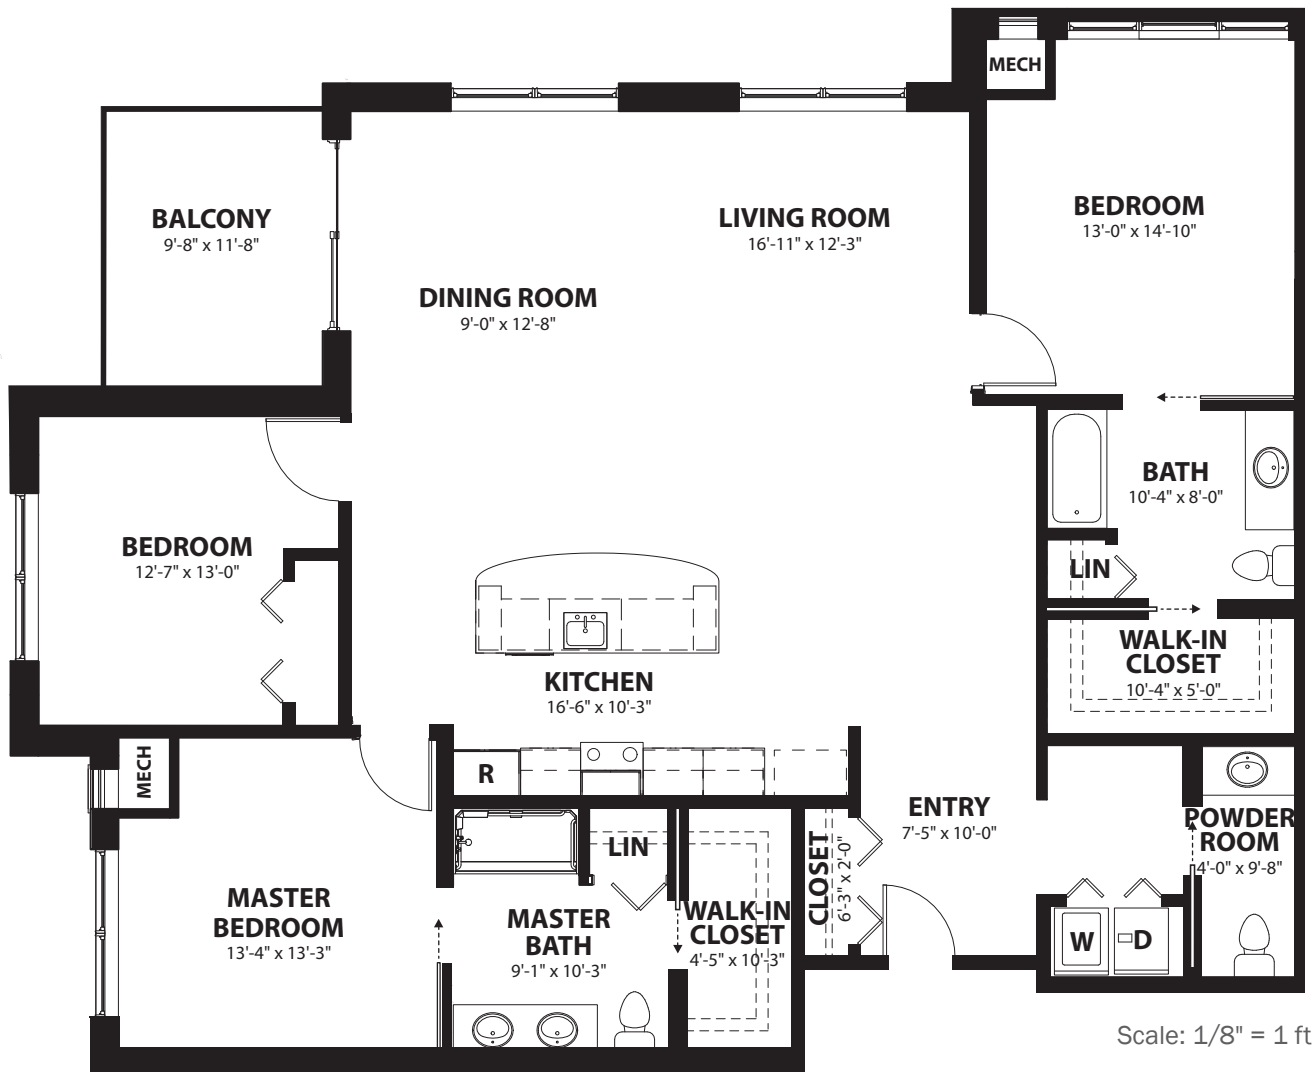

# Hawthorne

3 Bed, 2.5 Bath – 1,734 sq. ft.

200 Village Drive  
Downers Grove, IL 60516

630.769.6100  
OakTraceDG.com

All dimensions, features and specifications are approximate and subject to change.

OAK TRACE | 