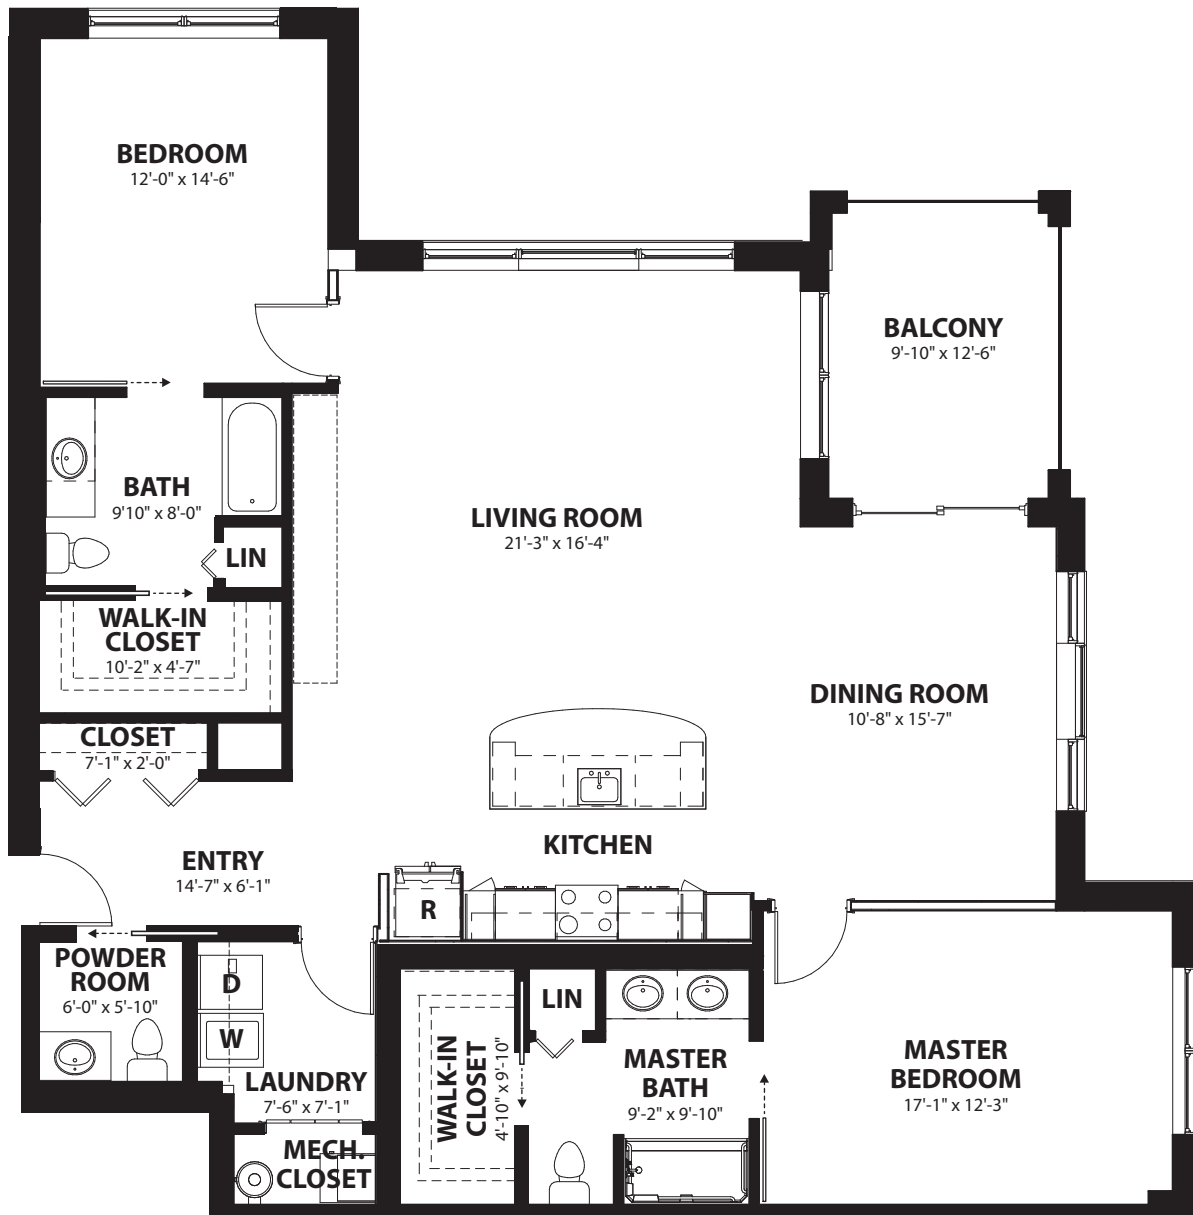

# Lancaster

## Grand Villa 2 Bed, 2.5 Bath – 1,576 sq. ft.

Scale: 1/8" = 1 ft.

200 Village Drive  
Downers Grove, IL 60516

630.769.6100  
OakTraceDG.com

All dimensions, features and specifications are approximate and subject to change.

OAK TRACE | 

A LIFESPACE COMMUNITY®