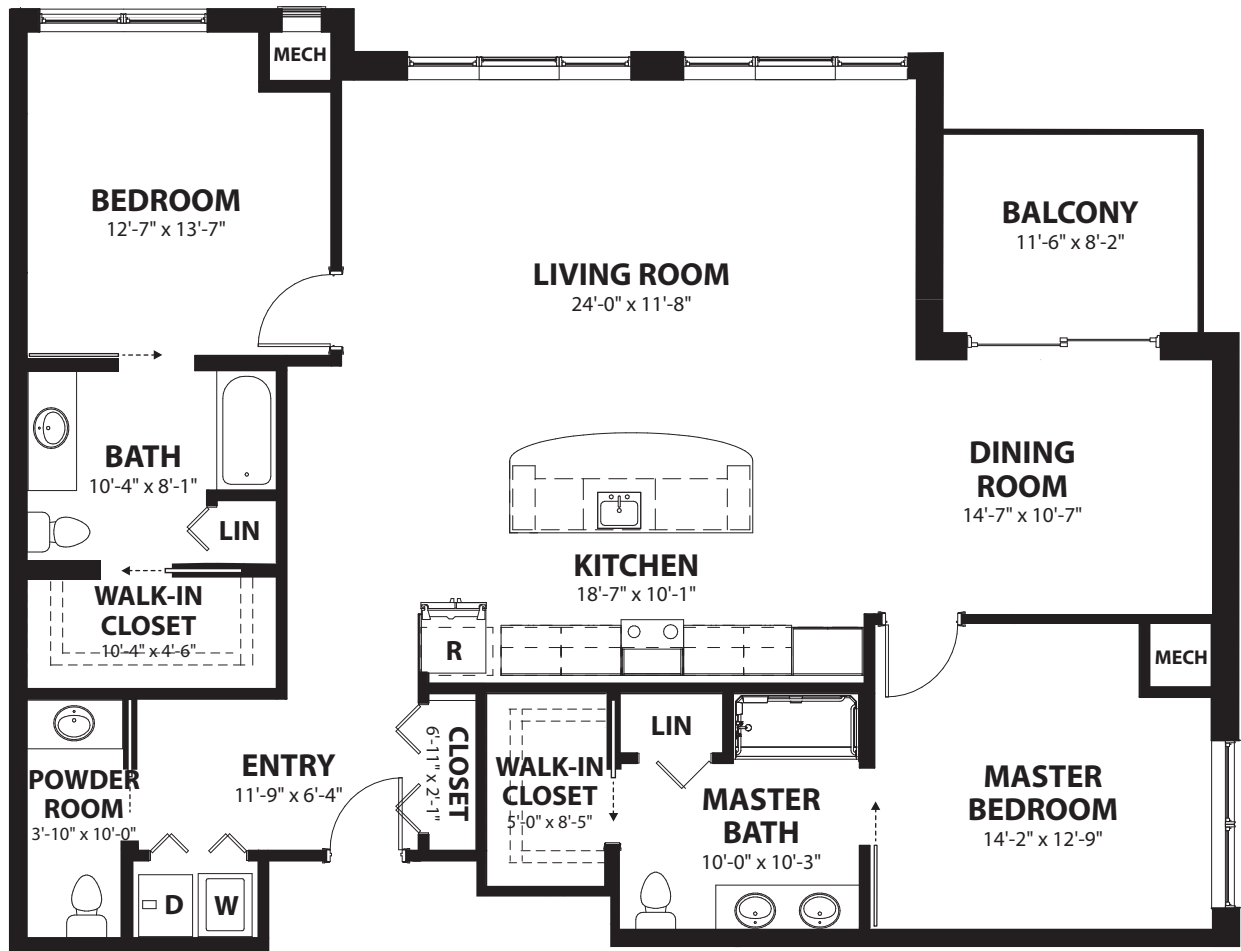

# Franklin

2 Bed, 2.5 Bath – 1,524 sq. ft.

Scale: 1/8" = 1 ft.

200 Village Drive  
Downers Grove, IL 60516

630.769.6100  
OakTraceDG.com

All dimensions, features and specifications are approximate and subject to change.

OAK TRACE |

A LIFESPAC COMMUNITY®