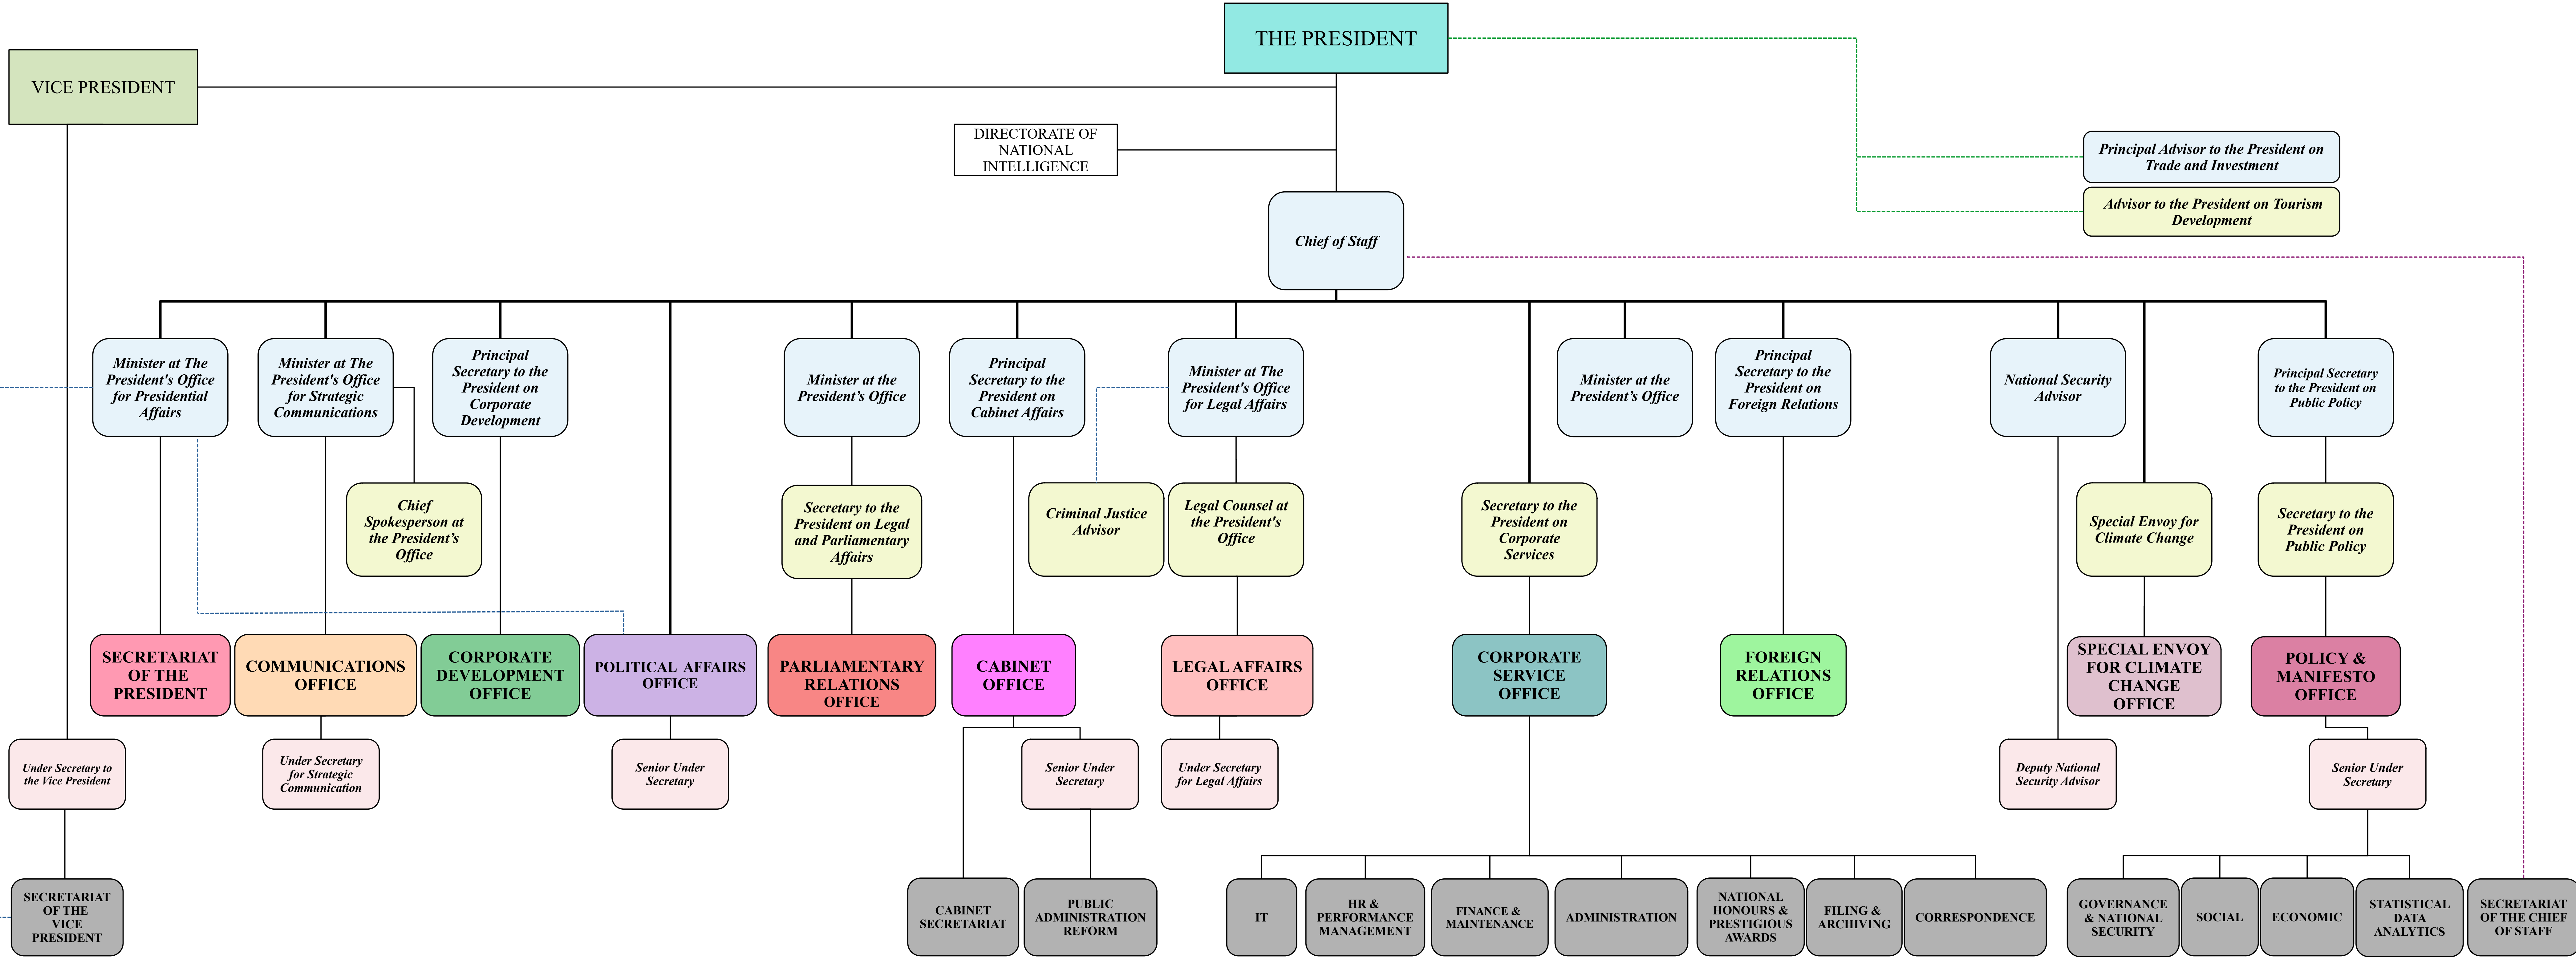

# ORGANIZATION STRUCTURE OF THE PRESIDENT'S OFFICE

- Minister Level
  - State Minister Level
  - Deputy Minister Level
  - Section level
- Councils