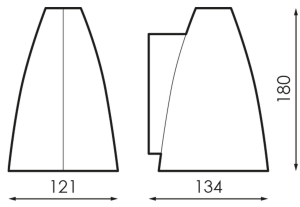

Specifications

	Voltage (V)	230V
	Dimming	No
	IP Tightness index	54
	Body color	Grey
	Diffuser Material	VT-T
	Body	AL
	Measures	134x180
	Mounting position	Surface
	Electrical isolation	I

References

	W		
166584	35W	Gray	134x180

Dimensions

Photometry

Info

Not included lamp