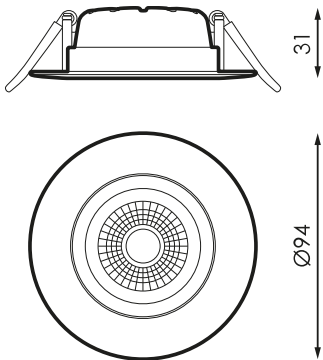

Specifications (Series luminaires)

	Electrical isolation	CII
	Voltage (V)	100-250V
Hz	Frecuency (Hz)	50-60Hz
	Power factor (Cos fi)	≥0,5
	Dimming	No
	IP Tightness index	IP20
	Body color	White
	Diffuser Material	PC-T
	Body	AL
K	Colour temperature	4.000K
	CRI Colour rendering index	≥80
	Opening angle	45°
	Measures	Ø94x31mm
	Mounting position	Empotrado Techo
	Inclination	25°
	Operating temperature	-5 +35
	Flux (lm)	498lm
	Lifetime	(L70B50>) 50.000h

References 

	W	ϕ_{LUM}	K					
171014	6,5W	498lm	4.000K	≥ 80	White	$\varnothing 75-80$	$\varnothing 94 \times 31 \text{mm}$	No

Dimensions 

Photometry 

On request

Emergency kit 1h

Dali

Solutions