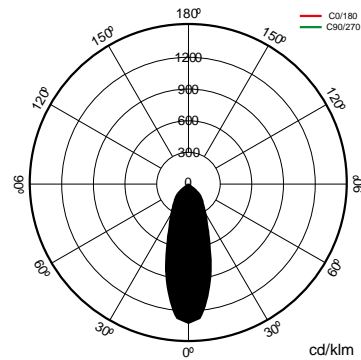

Specifications (Series luminaires)

	Electrical isolation	CII
	Voltage (V)	100-250V
Hz	Frecuency (Hz)	50-60Hz
	Power factor (Cos fi)	≥0,5
	Dimming	No
	IP Tightness index	IP20
	Body color	White
	Diffuser Material	PC-T
	Body	AL
K	Colour temperature	4.000K
	CRI Colour rendering index	≥80
	Opening angle	45°
	Measures	Ø94x31mm
	Mounting position	Empotrado Techo
	Inclination	25°
	Operating temperature	-5 +35
	Flux (lm)	498lm
	Lifetime	(L70B50>) 50.000h

References 

	W	ϕ_{LUM}	K					
171014	6,5W	498lm	4.000K	≥ 80	White	$\varnothing 75-80$	$\varnothing 94 \times 31 \text{mm}$	No

Dimensions 

Photometry 

On request

Emergency kit 1h

Dali

Solutions