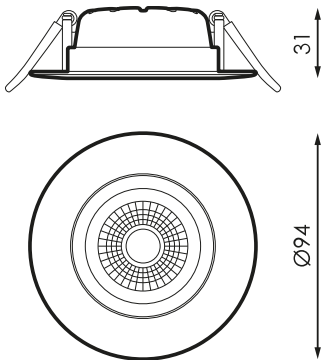

Specifications (Series luminaires)

	Electrical isolation	CII
	Voltage (V)	180-250V
Hz	Frecuency (Hz)	50-60Hz
	Power factor (Cos fi)	≥0,5
	Dimming	Yes
	IP Tightness index	IP20
	Body color	White
	Body	AL
K	Colour temperature	3.000K
	CRI Colour rendering index	≥80
	Opening angle	45°
	Measures	Ø94x31mm
	Mounting position	Empotrado Techo
	Inclination	25°
	Operating temperature	-5 +35
	Flux (lm)	493lm
	Lifetime	(L70B50>) 50.000h

References 

	W	ϕ_{LUM}	K					
171021	6,5W	493lm	3.000K	≥80	White	Ø75-80	Ø94x31mm	Yes

Dimensions 

Photometry 

On request

Emergency kit 1h

Dali

Solutions