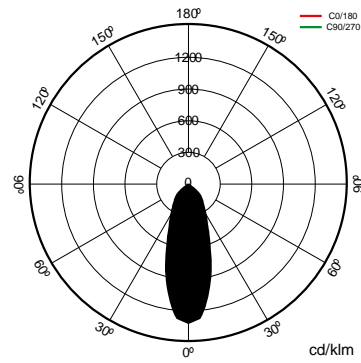

Specifications

	Voltage (V)	180-250
Hz	Frecuency (Hz)	50-60
Φ	Power factor (Cos fi)	$\geq 0,5$
	Dimming	No
	IP Tightness index	20
	Body color	White
	Body	AL
K	Colour temperature	3000k
	CRI Colour rendering index	≥ 80
	Opening angle	45°
	Measures	Ø94x31
	Mounting position	Recessed Ceiling
	Inclination	25°
	Operating temperature	-5 +35
Φ_{LUM}	Flux (lm)	493lm
	Electrical isolation	II
	Lifetime	50.000h
	L70 B10>(500<l≤1.000mA)	L70 >50.000h

References 

	W	K				
171021	6,5W	3000k	White	Ø75-80	Ø94x31	Yes

Dimensions 

Photometry 

On request

Emergency kit 1h

Dali

Solutions