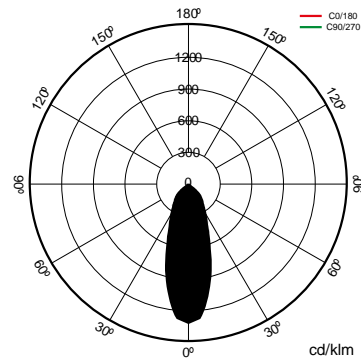

Specifications (Series luminaires)

	Electrical isolation	CII
	Voltage (V)	180-250V
Hz	Frecuency (Hz)	50-60Hz
	Power factor (Cos fi)	≥0,5
	Dimming	Yes
	IP Tightness index	IP20
	Body color	White
	Body	AL
K	Colour temperature	3.000K
	CRI Colour rendering index	≥80
	Opening angle	45°
	Measures	Ø94x31mm
	Mounting position	Empotrado Techo
	Inclination	25°
	Operating temperature	-5 +35
	Flux (lm)	493lm
	Lifetime	(L70B50>) 50.000h

References 

	W	ϕ_{LUM}	K					
171021	6,5W	493lm	3.000K	≥80	White	Ø75-80	Ø94x31mm	Yes

Dimensions 

Photometry 

On request

Emergency kit 1h

Dali

Solutions