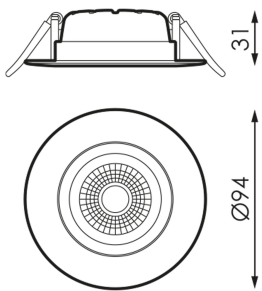

Specifications

	Voltage (V)	180-250
Hz	Frecuency (Hz)	50-60
Φ	Power factor (Cos fi)	$\geq 0,5$
	Dimming	No
	IP Tightness index	20
	Body color	White
	Body	AL
K	Colour temperature	3000k
	CRI Colour rendering index	≥ 80
	Opening angle	45°
	Measures	Ø94x31
	Mounting position	Recessed Ceiling
	Inclination	25°
	Operating temperature	-5 +35
Φ_{LUM}	Flux (lm)	493lm
	Electrical isolation	II
	Lifetime	50.000h
	L70 B10>(500<l≤1.000mA)	L70 >50.000h

References 

	W	K				
171021	6,5W	3000k	White	Ø75-80	Ø94x31	Yes

Dimensions 

Photometry 

On request

Emergency kit 1h

Dali

Solutions