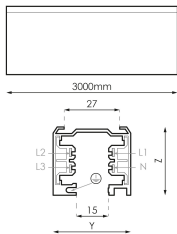

Specifications

 Voltage (V)	380V
 IP Tightness index	20
 Body color	Black
 Body	FE
 Measures	3.002x40x35
 Weight	2.865Kg
 Mounting position	Surface
 Electrical isolation	I

References

210034

3.002x40x35

Dimensions