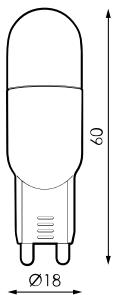

Specifications (Series luminaires)

	Voltage (V)	230V
	Frecuency (Hz)	50-60Hz
	Dimming	No
	Bushing type	G9
	IP Tightness index	IP20
	Colour temperature	5.000K
	CRI Colour rendering index	>80
	Opening angle	251°
	Measures	18x60mm
	Operating temperature	-5°C~+35 °C
	Flux (lm)	374lm
	Lifetime	(L70B50>) 30.000h
	CEE Energy classification	F

References 

	W	ϕ_{LUM}	K	
235495	3,5W	374lm	5.000K	18x60mm

Dimensions 

Photometry 