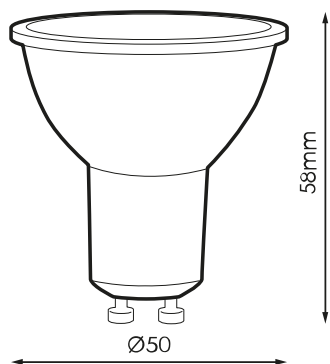

Specifications (Series luminaires)

	Electrical isolation	CCI
	Voltage (V)	230V
Hz	Frecuency (Hz)	50-60Hz
	Dimming	No
	Bushing type	GU10
	IP Tightness index	IP20
	Body color	White
K	Colour temperature	5000K
	CRI Colour rendering index	80cromatica
	Opening angle	100°
	Measures	50x58mm
	Flux (lm)	622lm
	Lifetime	(L70B50>)25.000h
	Lifetime	(L70B50>)25.000h
	N° of ignitions	15.000
	CEE Energy classification	A+

References

	W	ϕ_{LUM}	K	\leftrightarrow
378734	7W	622lm	5000K	50x58mm

Dimensions

Photometry

Accessories

974851

GU10/GZ10
LAMPHOLDER WITH
SILICONE CABLE