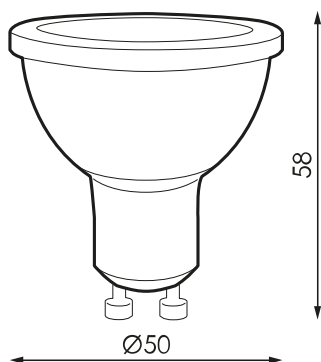

References

	W	ϕ_{LUM}	K	
379489	7W	622lm	5.000K	50x58mm

Dimensions

Photometry

Info

Until end of stock