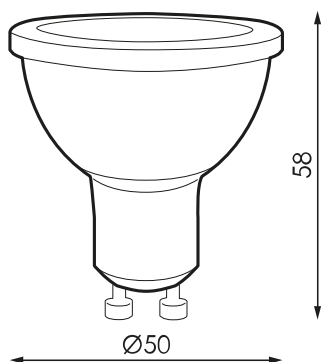

Specifications (Series luminaires)

	Voltage (V)	230V
Hz	Frecuency (Hz)	50-60Hz
	Dimming	No
	Bushing type	GU10
	IP Tightness index	IP20
K	Colour temperature	5.000K
	CRI Colour rendering index	>80
	Opening angle	60°
	Measures	50x58mm
	Operating temperature	-5°C~+35 °C
	Flux (lm)	622lm
	Lifetime	(L70B50>) 40.000h
	CEE Energy classification	F

References

	W	ϕ_{LUM}	K	\leftrightarrow
379502	7W	622lm	5.000K	50x58mm

Dimensions

Photometry

Info

Until end of stock

Accessories

974851