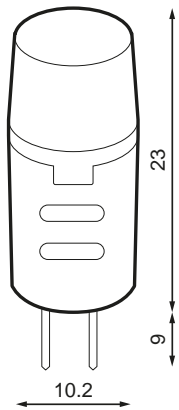

Specifications (Series luminaires)

	Voltage (V)	12V acV
Hz	Frecuency (Hz)	50-60Hz
Φ	Power factor (Cos fi)	>0,5
	Dimming	No
	Bushing type	G4
	IP Tightness index	IP20
K	Colour temperature	4.200K
	CRI Colour rendering index	>80
	Opening angle	240°
	Measures	10x37mm
	Operating temperature	-5°C~+35 °C
Φ_{LUM}	Flux (lm)	167lm
	Lifetime	(L70B50>) 30.000h
	CEE Energy classification	E

References

	W	ϕ	ϕ_{LUM}	K	\leftrightarrow
384209	1,5W	>0,5	167lm	4.200K	10x37mm

Dimensions

Photometry