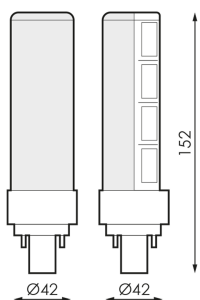

Specifications

	Voltage (V)	230V ac
Hz	Frecuency (Hz)	50-60
Φ	Power factor (Cos fi)	>0,55
	Dimming	No
	IP Tightness index	20
K	Colour temperature	3.000K
	CRI Colour rendering index	>80
	Opening angle	140°
	Measures	42x152
	Operating temperature	-5°C~+35 °C
Φ_{LUM}	Flux (lm)	1.235lm
	Lifetime	(L70B50>) 25.000h

References

	W	ϕ	ϕ_{LUM}	K	\leftrightarrow
384384	12W	>0,55	1.235lm	3.000K	42x152

Dimensions

Photometry