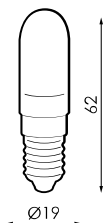

Specifications (Series luminaires)

	Electrical isolation	CCI
	Voltage (V)	230V
Hz	Frecuency (Hz)	50-60Hz
ϕ	Power factor (Cos fi)	$\geq 0,3$
	Dimming	No
	Bushing type	E14
	IP Tightness index	IP20
	Body color	White
	Diffuser Material	PC-O
	Body	PC
K	Colour temperature	4200K
	CRI Colour rendering index	80cromatica
	Opening angle	260°
	Measures	19x62mm
ϕ_{LUM}	Flux (lm)	192lm
	Lifetime	(L70B50>)25.000h
	Lifetime	(L70B50>)25.000h
	CEE Energy classification	A++

References

	W	ϕ	ϕ_{LUM}	K	\leftrightarrow
387170	1,5W	$\geq 0,3$	192lm	4200K	19x62mm

Dimensions

Photometry