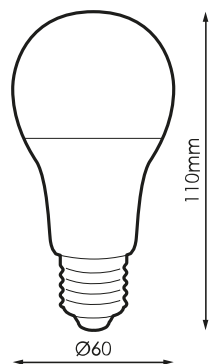

Specifications (Series luminaires)

	Voltage (V)	12Vac/dc -24V dcV
Hz	Frecuency (Hz)	50-60Hz
Φ	Power factor (Cos fi)	>0,5
	Dimming	No
	Bushing type	E27
	IP Tightness index	IP20
K	Colour temperature	4.000K
	CRI Colour rendering index	>80
	Opening angle	210°
	Measures	60x110mm
	Operating temperature	-5°C~+35 °C
Φ_{LUM}	Flux (lm)	805lm
	Lifetime	(L70B50>) 25.000h
	CEE Energy classification	E

References

	W	ϕ	ϕ_{LUM}	K	\leftrightarrow
402163	8W	>0,5	805lm	4.000K	60x110mm

Dimensions

Photometry