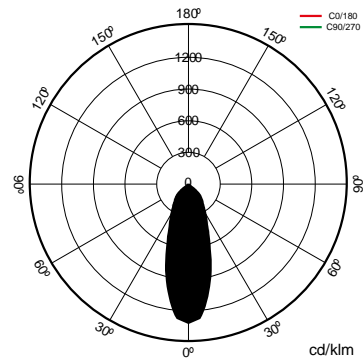

Photometry