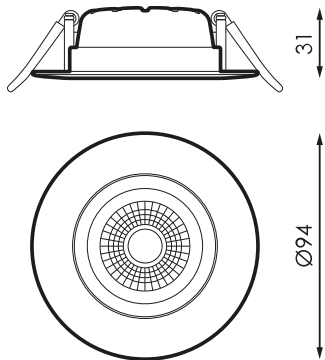

References

	W	ϕ_{LUM}	K					
412278	6,5W	498lm	4.000K	≥80	Grey 9006	Ø75-80	Ø94x31mm	No

Dimensions