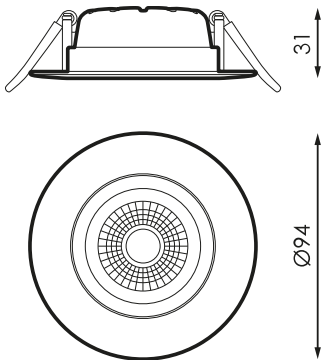

Specifications (Series luminaires)

	Electrical isolation	CII
	Voltage (V)	180-250V
Hz	Frecuency (Hz)	50-60Hz
	Power factor (Cos fi)	≥0,5
	Dimming	Yes
	IP Tightness index	IP20
	Body color	9006
	Body	AL
K	Colour temperature	3.000K
	CRI Colour rendering index	≥80
	Opening angle	45°
	Measures	Ø94x31mm
	Mounting position	Empotrado Techo
	Inclination	25°
	Operating temperature	-5 +35
	Flux (lm)	493lm
	Lifetime	(L70B50>) 50.000h

References 

	W	ϕ_{LUM}	K					
412285	6,5W	493lm	3.000K	≥80	Grey 9006	Ø75-80	Ø94x31mm	Yes

Dimensions 

Photometry 

On request

Emergency kit 1h

Dali

Solutions