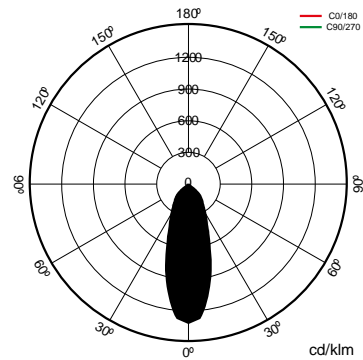

Specifications (Series luminaires)

	Electrical isolation	CII
	Voltage (V)	180-250V
Hz	Frecuency (Hz)	50-60Hz
	Power factor (Cos fi)	≥0,5
	Dimming	Yes
	IP Tightness index	IP20
	Body color	9006
	Body	AL
K	Colour temperature	3.000K
	CRI Colour rendering index	≥80
	Opening angle	45°
	Measures	Ø94x31mm
	Mounting position	Empotrado Techo
	Inclination	25°
	Operating temperature	-5 +35
	Flux (lm)	493lm
	Lifetime	(L70B50>) 50.000h

References 

	W	ϕ_{LUM}	K					
412285	6,5W	493lm	3.000K	≥80	Grey 9006	Ø75-80	Ø94x31mm	Yes

Dimensions 

Photometry 

On request

Emergency kit 1h

Dali

Solutions