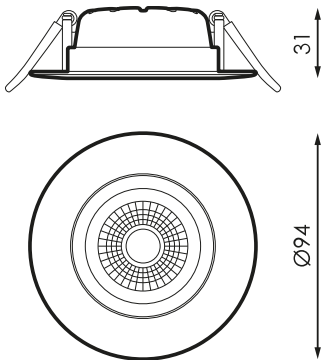

Specifications (Series luminaires)

	Electrical isolation	CII
	Voltage (V)	180-250V
Hz	Frecuency (Hz)	50-60Hz
	Power factor (Cos fi)	≥0,5
	Dimming	Yes
	IP Tightness index	IP20
	Body color	9006
	Body	AL
K	Colour temperature	4.000K
	CRI Colour rendering index	≥80
	Opening angle	45°
	Measures	Ø94x31mm
	Mounting position	Empotrado Techo
	Inclination	25°
	Operating temperature	-5 +35
	Flux (lm)	498lm
	Lifetime	(L70B50>) 50.000h

References 

	W	ϕ_{LUM}	K					
412292	6,5W	498lm	4.000K	≥80	Grey 9006	Ø75-80	Ø94x31mm	Yes

Dimensions 

Photometry 

On request

Emergency kit 1h

Dali

Solutions