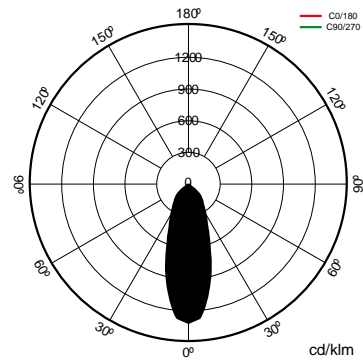

Specifications (Series luminaires)

	Electrical isolation	CII
	Voltage (V)	180-250V
Hz	Frecuency (Hz)	50-60Hz
	Power factor (Cos fi)	≥0,5
	Dimming	Yes
	IP Tightness index	IP20
	Body color	9006
	Body	AL
K	Colour temperature	4.000K
	CRI Colour rendering index	≥80
	Opening angle	45°
	Measures	Ø94x31mm
	Mounting position	Empotrado Techo
	Inclination	25°
	Operating temperature	-5 +35
	Flux (lm)	498lm
	Lifetime	(L70B50>) 50.000h

References 

	W	ϕ_{LUM}	K					
412292	6,5W	498lm	4.000K	≥80	Grey 9006	Ø75-80	Ø94x31mm	Yes

Dimensions 

Photometry 

On request

Emergency kit 1h

Dali

Solutions