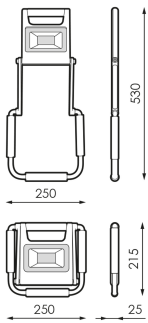

Specifications

	Electrical isolation	III
	Voltage (V)	100-240
	IP Tightness index	54
	Body color	Yellow
	Diffuser Material	PC-T
	Body	AL
K	Colour temperature	4000k
	CRI Colour rendering index	>70
	Opening angle	120°
	Measures	250x215x25 / 243x530
	Mounting position	Surface
	Operating temperature	-5 +35
	Flux (lm)	716lm
	Lifetime	30.000h

References

	W	ϕ_{LUM}	K		
441988	10W	716lm	4000k	Amarillo	250x215x25 / 243x530

Dimensions

Photometry