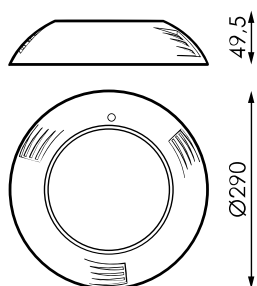

Specifications (Series luminaires)

	Electrical isolation	CIII
	Voltage (V)	12V acV
Hz	Frecuency (Hz)	50-60Hz
	Dimming	No
	IP Tightness index	IP68
	IK Impact resistance	IK08
	Body color	White
	Body	ABS
K	Colour temperature	5.000K
	CRI Colour rendering index	>70
	Opening angle	120°
	Measures	Ø290x49,5mm
	Flux (lm)	1.935lm
	Lifetime	(L70B50>) 30.000h

References

	W		ϕ_{LUM}	K	
442343	22W	1800mA	1.935lm	5.000K	Ø290x49,5mm

Dimensions

Photometry

Accessories

534062

TRANSFORMER
300W 12VAC IP65

534352