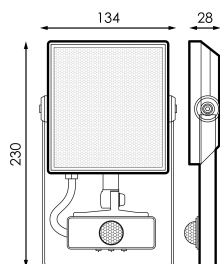

Specifications

	Voltage (V)	230V ac
	Frecuency (Hz)	50-60
	IP Tightness index	65
	Body color	7010
	Diffuser Material	PC-P
	Body	AL
	Colour temperature	3.000K
	CRI Colour rendering index	>80
	Opening angle	100°
	Measures	158x134x28
	Operating temperature	-5°C~+35 °C
	Flux (lm)	1.576lm
	Electrical isolation	I
	Lifetime	(L70B50>) 25.000h
	L70 B10>(500<I≤1.000mA)	L70 >25.000h

References

	W	ϕ_{LUM}	K		
468350	20W	1.576lm	3.000K	7010	158x134x28

Dimensions

Photometry

Info

Until end of stock