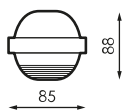

Specifications (Series luminaires)

	Electrical isolation	CI
	Voltage (V)	230V
	Frecuency (Hz)	50-60Hz
	Dimming	No
	IP Tightness index	IP65
	Body color	Light grey
	Diffuser Material	PC-T
	Body	PC
	Measures	660x88x85mm
	Mounting position	Superficie
	Operating temperature	-5 +35

References

469821

No

Dimensions

Photometry

On request

Emergency kit 2hBajo el campo de configuración se añade solo este texto, en los 4 idiomas definidos

Accessories

378369

SET 6 PLASTIC CLIPS
BERLIN ECO T8
600MM

146333

SET OF 6 STAINLESS
STEEL CLIPS BERLIN
ECO T8 600MM

Info

Up to -20° with ecTUBE LED PRILUX BASIC and SMART.