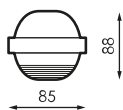

Specifications (Series luminaires)

	Electrical isolation	CI
	Voltage (V)	230V
	Frecuency (Hz)	50-60Hz
	Dimming	No
	IP Tightness index	IP65
	Body color	Light grey
	Diffuser Material	PC-T
	Body	PC
	Measures	660x88x85mm
	Mounting position	Superficie
	Operating temperature	-5 +35

References

469883

No

Dimensions

Photometry

On request

Emergency kit 2hBajo el campo de configuración se añade solo este texto, en los 4 idiomas definidos

Accessories

378369

SET 6 PLASTIC CLIPS
BERLIN ECO T8
600MM

146333

SET OF 6 STAINLESS
STEEL CLIPS BERLIN
ECO T8 600MM

Info

Up to -20° with ecTUBE LED PRILUX BASIC and SMART.