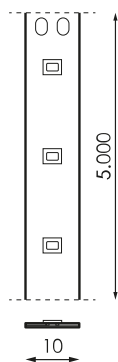

Specifications (Series luminaires)

	Electrical isolation	CIII
	Voltage (V)	24V dcV
	Frecuency (Hz)	50-60Hz
	IP Tightness index	IP20
	Colour temperature	6.500K
	CRI Colour rendering index	>80
	Opening angle	120°
	Measures	5.000x10mm
	Strip cutting unit	100mm
	Lifetime	(L70B50>) 50.000h

References

	W	K			
470841	4,8W	6.500K	>80	100mm	5.000x10mm

Dimensions

Photometry

Info

Until end of stock

On request

Consult options according to Imagine

Accessories

472395

IMAGINE
MONOCOLOR RF
REGULATOR 5-24V
1X5A

242813

POWER SUPPLY
60W 24VDC LED
STRIP

242820

POWER SUPPLY
150W 24VDC LED
STRIP

242837