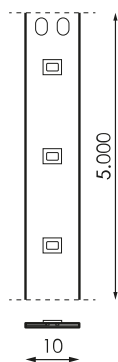

Specifications (Series luminaires)

	Electrical isolation	CIII
	Voltage (V)	24V dcV
	Frecuency (Hz)	50-60Hz
	IP Tightness index	IP20
	Colour temperature	Verde
	CRI Colour rendering index	>80
	Opening angle	120°
	Measures	5.000x10mm
	Strip cutting unit	100mm
	Lifetime	(L70B50>) 50.000h

References

	W	K			
470865	4,8W	Verde	>80	100mm	5.000x10mm

Dimensions

Photometry

Info

Until end of stock

On request

Consult options according to Imagine

Accessories

472395

IMAGINE
MONOCOLOR RF
REGULATOR 5-24V
1X5A

242813

POWER SUPPLY
60W 24VDC LED
STRIP

242820

POWER SUPPLY
150W 24VDC LED
STRIP

242837