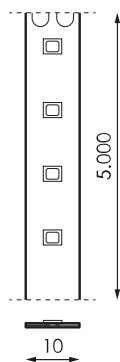

## References

	W	K			
<b>470896</b>	9,6W	2.700K	>80	71mm	5.000x10mm

## Dimensions