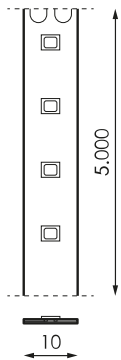

Specifications (Series luminaires)

	Electrical isolation	CIII
	Voltage (V)	24V dcV
Hz	Frecuency (Hz)	50-60Hz
	IP Tightness index	IP20
K	Colour temperature	4.000K
	CRI Colour rendering index	>80
	Opening angle	120°
	Measures	5.000x10mm
	Strip cutting unit	71mm
	Lifetime	(L70B50>) 50.000h

References

	W	K			
470902	9,6W	4.000K	>80	71mm	5.000x10mm

Dimensions

Photometry

Info

Until end of stock

On request

Consult options according to Imagine