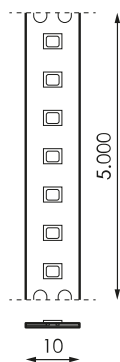

Specifications (Series luminaires)

 Electrical isolation	CIII
 Voltage (V)	24V dcV
 Frecuency (Hz)	50-60Hz
 IP Tightness index	IP20
 Colour temperature	2.700K
 CRI Colour rendering index	>80
 Opening angle	120°
 Measures	5.000x10mm
 Strip cutting unit	50mm
 Lifetime	(L70B50>) 50.000h

References

	W	K			
470933	14,4W	2.700K	>80	50mm	5.000x10mm

Dimensions

Photometry

Info

Until end of stock

On request

Consult options according to Imagine