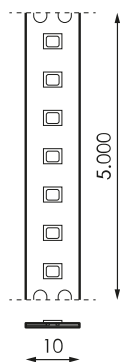

Specifications (Series luminaires)

	Electrical isolation	CIII
	Voltage (V)	24V dcV
Hz	Frecuency (Hz)	50-60Hz
	IP Tightness index	IP20
K	Colour temperature	4.000K
	CRI Colour rendering index	>80
	Opening angle	120°
	Measures	5.000x10mm
	Strip cutting unit	50mm
	Lifetime	(L70B50>) 50.000h

References

	W	K			
470940	14,4W	4.000K	>80	50mm	5.000x10mm

Dimensions

Photometry

Info

Until end of stock

On request

Consult options according to Imagine