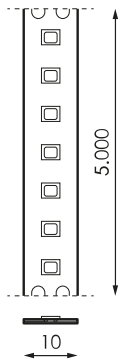

## References

	W	K			
<b>470964</b>	14,4W	6.500K	>80	50mm	5.000x10mm

## Dimensions