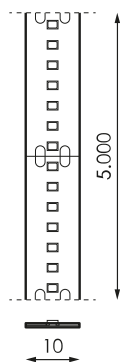

Specifications (Series luminaires)

	Electrical isolation	CIII
	Voltage (V)	24V dcV
Hz	Frecuency (Hz)	50-60Hz
	IP Tightness index	IP20
K	Colour temperature	2.700K
	CRI Colour rendering index	>90
	Opening angle	120°
	Measures	5.000x10mm
	Strip cutting unit	25mm
	Lifetime	(L70B50>) 50.000h

References

	W	K			
470995	19,2W	2.700K	>90	25mm	5.000x10mm

Dimensions

Photometry

Info

Until end of stock

On request

Consult options according to Imagine