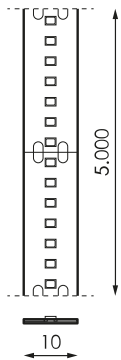

Specifications (Series luminaires)

	Electrical isolation	CIII
	Voltage (V)	24V dcV
	Frecuency (Hz)	50-60Hz
	IP Tightness index	IP20
	Colour temperature	4.000K
	CRI Colour rendering index	>90
	Opening angle	120°
	Measures	5.000x10mm
	Strip cutting unit	25mm
	Lifetime	(L70B50>) 50.000h

References

	W	K			
471008	19,2W	4.000K	>90	25mm	5.000x10mm

Dimensions

Photometry

Info

Until end of stock

On request

Consult options according to Imagine