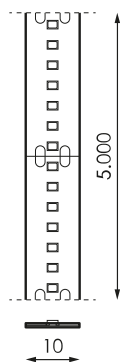

## References

	W	K			
<b>471015</b>	19,2W	5.000K	>90	25mm	5.000x10mm

## Dimensions