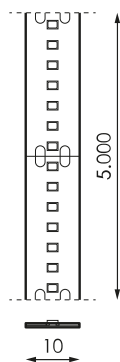

Specifications (Series luminaires)

	Electrical isolation	CIII
	Voltage (V)	24V dcV
Hz	Frecuency (Hz)	50-60Hz
	IP Tightness index	IP20
K	Colour temperature	6.500K
	CRI Colour rendering index	>90
	Opening angle	120°
	Measures	5.000x10mm
	Strip cutting unit	25mm
	Lifetime	(L70B50>) 50.000h

References

	W	K			
471022	19,2W	6.500K	>90	25mm	5.000x10mm

Dimensions

Photometry

Info

Until end of stock

On request

Consult options according to Imagine