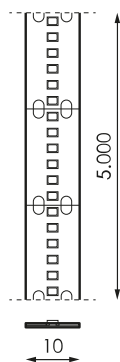

Specifications (Series luminaires)

	Electrical isolation	CIII
	Voltage (V)	24V dcV
	Frecuency (Hz)	50-60Hz
	IP Tightness index	IP20
	Colour temperature	2.700K
	CRI Colour rendering index	>90
	Opening angle	120°
	Measures	5.000x10mm
	Strip cutting unit	20mm
	Lifetime	(L70B50>) 50.000h

References 					
	W	K			
471039	24,5W	2.700K	>90	20mm	5.000x10mm

Dimensions

Photometry

Info 

Until end of stock

On request

Consult options according to Imagine

Accessories