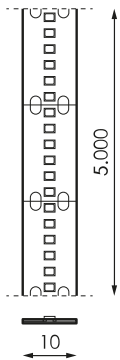

Specifications (Series luminaires)

	Electrical isolation	CIII
	Voltage (V)	24V dcV
Hz	Frecuency (Hz)	50-60Hz
	IP Tightness index	IP20
K	Colour temperature	2.700K
	CRI Colour rendering index	>90
	Opening angle	120°
	Measures	5.000x10mm
	Strip cutting unit	20mm
	Lifetime	(L70B50>) 50.000h

References

	W	K			
471039	24,5W	2.700K	>90	20mm	5.000x10mm

Dimensions

Photometry

Info

Until end of stock

On request

Consult options according to Imagine

Accessories

472395

IMAGINE
MONOCOLOR RF
REGULATOR 5-24V
1X5A

242813

POWER SUPPLY
60W 24VDC LED
STRIP

242820

POWER SUPPLY
150W 24VDC LED
STRIP

242837