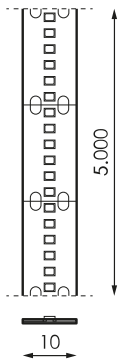

Specifications (Series luminaires)

	Electrical isolation	CIII
	Voltage (V)	24V dcV
	Frecuency (Hz)	50-60Hz
	IP Tightness index	IP20
	Colour temperature	5.000K
	CRI Colour rendering index	>90
	Opening angle	120°
	Measures	5.000x10mm
	Strip cutting unit	20mm
	Lifetime	(L70B50>) 50.000h

References

	W	K			
471053	24,5W	5.000K	>90	20mm	5.000x10mm

Dimensions

Photometry

Info

Until end of stock

On request

Consult options according to Imagine

Accessories

472395

IMAGINE
MONOCOLOR RF
REGULATOR 5-24V
1X5A

242813

POWER SUPPLY
60W 24VDC LED
STRIP

242820

POWER SUPPLY
150W 24VDC LED
STRIP

242837