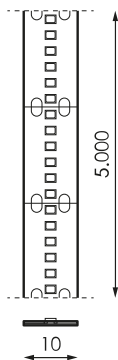

Specifications (Series luminaires)

	Electrical isolation	CIII
	Voltage (V)	24V dcV
Hz	Frecuency (Hz)	50-60Hz
	IP Tightness index	IP20
K	Colour temperature	5.000K
	CRI Colour rendering index	>90
	Opening angle	120°
	Measures	5.000x10mm
	Strip cutting unit	20mm
	Lifetime	(L70B50>) 50.000h

References

	W	K			
471053	24,5W	5.000K	>90	20mm	5.000x10mm

Dimensions

Photometry

Info

Until end of stock

On request

Consult options according to Imagine