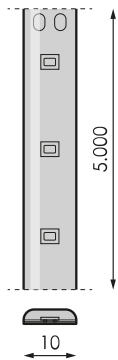

Specifications (Series luminaires)

	Electrical isolation	CIII
	Voltage (V)	24V dcV
	Frecuency (Hz)	50-60Hz
	IP Tightness index	IP65
	Colour temperature	4.000K
	CRI Colour rendering index	>80
	Opening angle	120°
	Measures	5.000x10mm
	Strip cutting unit	100mm
	Lifetime	(L70B50>) 50.000h

References

	W	K			
471091	4,8W	4.000K	>80	100mm	5.000x10mm

Dimensions

Photometry

Info

Until end of stock

On request

Consult options according to Imagine

Accessories

472395

IMAGINE
MONOCOLOR RF
REGULATOR 5-24V
TX5A

473682

POWER SUPPLY
60W 24V IP67
LPV-60-24

473699

POWER SUPPLY
100W 24V IP67
LPV-100-24

473705